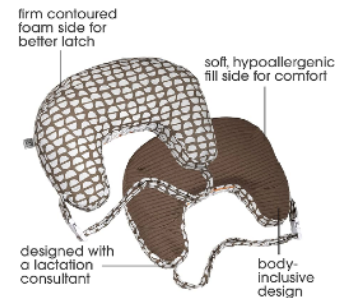

\$17.99

Halo Bassinet White Fitted Sheet

Purchased

Halo Platinum Sleepsack/Swaddle Gift Set in Blue

\$79.00

Ubbi Diaper Pail in Sand

Purchased

Waterproof Contour Changing Pad

\$19.99

Minky Dot Changing Pad Cover in White

\$19.99

Minky Dot Changing Pad Cover in Ecru

\$49.99

Boppy Best Latch Nursing Pillow in Mocha

Purchased

Sugar & Maple Paci-Clip in Marble

Purchased

Sugar & Maple Silicone & Wood Teether in Tan

\$299.99

Uppababy Charlie Remi Play Yard

Purchased

Grey Elephant Goldilocks 2pc Swaddle Set

\$44.95

Blue Giraffe Goldilocks 2pc Swaddle Set